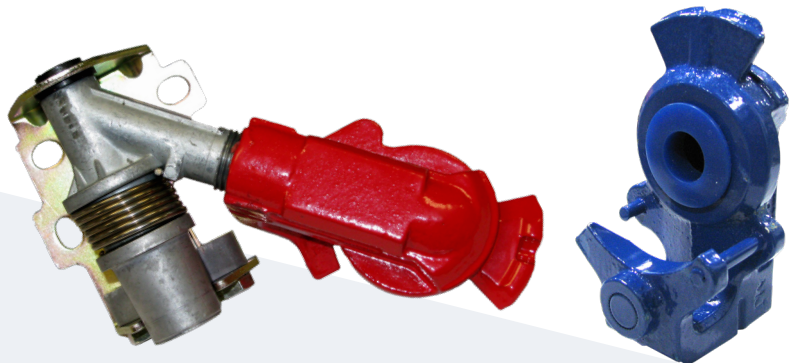

Pro-ParTM
OEM Heavy Duty Parts

Pro-Par.com

Gladhands & Seals

Pro-Par gladhands come with a vivid color finish, making it easy to identify emergency & service in the field.

- Corrosion resistant, tough powder coat finish
- Available in cast iron and die cast aluminum
- Intergrated connector plate & spring loaded dentent plate
- Premium polyurethane seal
- Meets SAE J318 specifications

 **Aurora Parts**TM

Pro-ParTM
OEM Heavy Duty Parts

Pro-Par.com

Gladhands & Seals

	Pro-Par Part#	Description
GLADHANDS	PROGH-AL01	SERVICE, ALUMINUM W/BLACK SEAL
	PROGH-AL02	EMERGENCY, ALUMINUM W/BLACK SEAL
	PROGH-AL03	UNIVERSAL, ALUMINUM W/BLACK SEAL
	PROGH-AL04	SERVICE, ALUMINUM 37 DEGREE MOUNTING
	PROGH-AL05	EMERGENCY, ALUMINUM 37 DEGREE MOUNTING
	PROGH-AL06	SERVICE, ALUMINUM SHUT OFF (NO FITTINGS) SCREW ON
	PROGH-AL07	EMERGENCY, ALUMINUM SHUT OFF (NO FITTINGS) SCREW ON
	PROGH-AL08	SERVICE, SLOAN STYLE SERVICE SHUT-OFF, BRKT MNT
	PROGH-AL09	EMERGENCY, SLOAN STYLE EMERGENCY SHUT-OFF, BRKT MNT
	PROGH-AL10-45	EMERGENCY, ALUMINUM GLADHAND 45 DEGREE SWIVEL ASSY
	PROGH-AL11-45	SERVICE, ALUMINUM GLADHAND 45 DEGREE SWIVEL ASSY
	PROGH-ST01	SERVICE, IRON ONE PIECE VELVAC STYLE - COATED BLU
	PROGH-ST02	EMERGENCY, IRON ONE PIECE VELVAC STYLE - RED COATED
	PROGH-ST03-45	SERVICE, SWING AWAY IRON 45 DEG. BOTTOM PORT OPEN
	PROGH-ST04-45	EMERGENCY, SWING AWAY IRON 45 DEG. BOTTOM PORT OPEN
	PROGH-ST05	UNIVERSAL, IRON UNIVERSAL W/BLACK SEAL
	PROGH-DUM01	DUMMY GLADHAND, WITH STANDARD CABLE LENGTH - 15"
GLADHAND SEALS	PROGH-SEA01	GLADHAND SEAL, PROTECTOR, RUBBER, BLACK
	PROGH-SEA02	GLADHAND SEAL, DOUBLE LIP, RUBBER, BLACK 100 PR BAG
	PROGH-SEA04	GLADHAND SEAL, POLYURETHANE - BLACK SMALL FACE
	PROGH-SEA05	GLADHAND SEAL, POLYURETHANE - BLUE SMALL FACE
	PROGH-SEA06	GLADHAND SEAL, POLYURETHANE - RED SMALL FACE