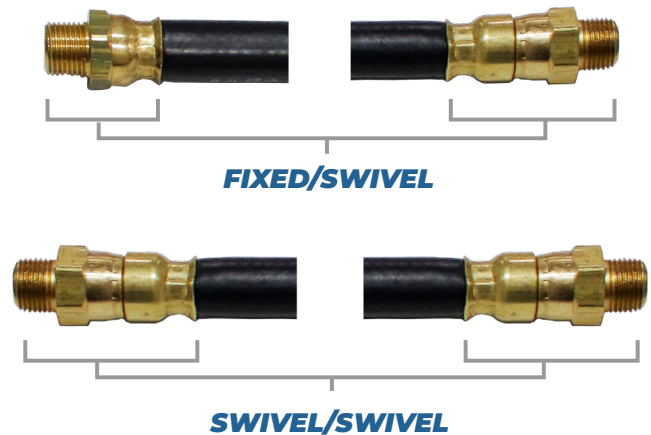

 **Aurora Parts**TM

Pro-ParTM
OEM Heavy Duty Parts

Pro-Par.com

Rubber Air Hose Assemblies

1/2 in. ID Hose, 3/8 in Ends		
Pro-Par Part#	Length	End Fittings
PROBH1238F24	24"	FIXED/SWIVEL
PROBH1238F36	36"	FIXED/SWIVEL
PROBH1238F48	48"	FIXED/SWIVEL
PROBH1238S18	18"	SWIVEL/SWIVEL
PROBH1238S22	22"	SWIVEL/SWIVEL
PROBH1238S24	24"	SWIVEL/SWIVEL
PROBH1238S26	26"	SWIVEL/SWIVEL
PROBH1238S28	28"	SWIVEL/SWIVEL
PROBH1238S30	30"	SWIVEL/SWIVEL
PROBH1238S32	32"	SWIVEL/SWIVEL
PROBH1238S34	34"	SWIVEL/SWIVEL
PROBH1238S36	36"	SWIVEL/SWIVEL
PROBH1238S38	38"	SWIVEL/SWIVEL
PROBH1238S40	40"	SWIVEL/SWIVEL
PROBH1238S42	42"	SWIVEL/SWIVEL
PROBH1238S44	44"	SWIVEL/SWIVEL
PROBH1238S48	48"	SWIVEL/SWIVEL
PROBH1238S54	54"	SWIVEL/SWIVEL
PROBH1238S60	60"	SWIVEL/SWIVEL
PROBH1238S72	72"	SWIVEL/SWIVEL

3/8 in. ID Hose, 3/8 in Ends		
Pro-Par Part#	Length	End Fittings
PROBH3838F24	24"	FIXED/SWIVEL
PROBH3838F36	36"	FIXED/SWIVEL
PROBH3838F46	46"	FIXED/SWIVEL
PROBH3838F48	48"	FIXED/SWIVEL
PROBH3838F54	54"	FIXED/SWIVEL
PROBH3838F60	60"	FIXED/SWIVEL
PROBH3838S36	36"	SWIVEL/SWIVEL
PROBH3838S60	60"	SWIVEL/SWIVEL