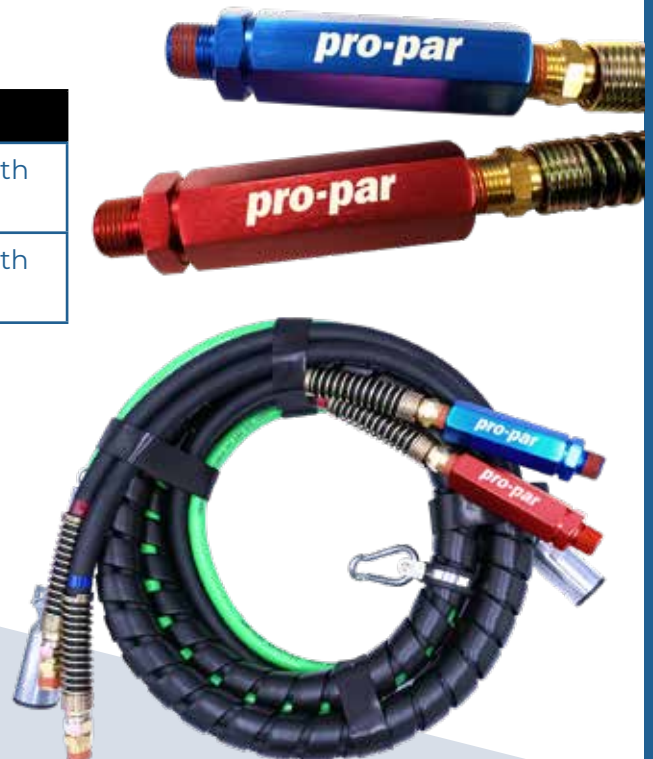

Pro-ParTM
OEM Heavy Duty Parts

Pro-Par.com

3-in-1 ABS Electrical & Air Assemblies

With anodized metal handles, zinc die-cast 7-way plugs, and swivel fittings made of high quality brass, the new Pro-Par 3-in-1 ABS electrical and air assemblies combine premium quality and durability - built to endure the rigors of the road.

- Heavy duty spiral wrap with smoothed edges designed to minimize hose & cable wear
- Stainless steel clamp hanger included
- Individually bagged in high quality handle bags that look great and take less space in your showroom or storage area
- Meets or exceeds all DOT requirements and SAE standards

Pro-Par #	Description
PROEL12ASSYM	3-in-1 electrical ABS assy, 12' with metal handles
PROEL15ASSYM	3-in-1 electrical ABS assy, 15' with metal handles

1-800-621-7949
AuroraParts.com

© 2023 Aurora Parts & Accessories LLC.
Pro-Par is a registered trademark of Aurora Parts & Accessories, LLC.