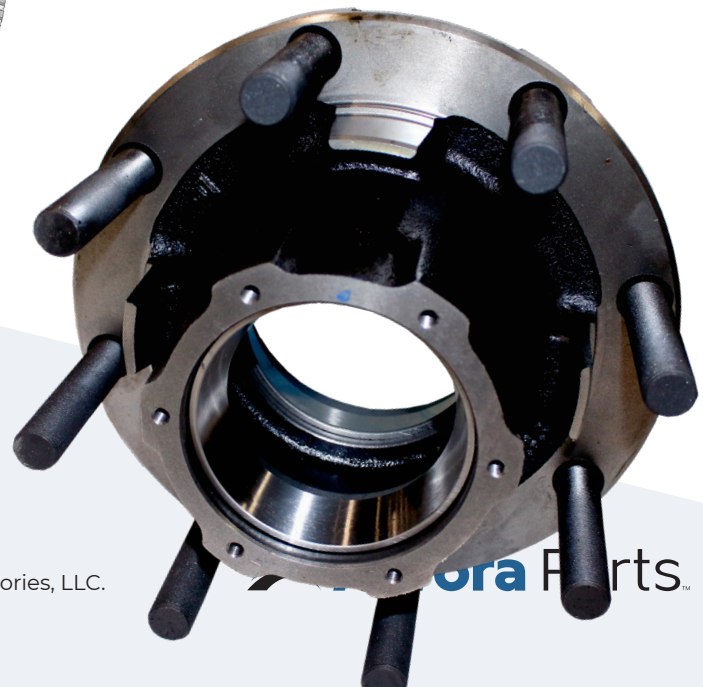

Pro-Par[™]
OEM Heavy Duty Parts

Pro-Par.com

Hubs

- Standard with many trailer and axle suspension OEMs
- Bearing cups installed
- All cast surfaces painted
- All machined surfaces corrosion protected
- ABS tone rings included, and replaceable if damaged
 - Machined and zinc chromate plated solid steel

Pro-Par #	Type	Description
PROHUB-00133LT	HUB TN 8 HOLE	UNIMOUNT, RACES, LONG STUDS, TONE RING
PROHUB-00133T	HUB TN 8 HOLE	UNIMOUNT, RACES, SHORT STUDS, TONE RING
PROHUB-01025LT	HUB TN 10 HOLE	UNIMOUNT, RACES, LONG STUDS, TONE RING
PROHUB-01025T	HUB TN 10 HOLE	UNIMOUNT, RACES, SHORT STUDS, TONE RING
PROHUB-01043LT	HUB TP 10 HOLE	UNIMOUNT, RACES, LONG STUDS, TONE RING
PROHUB-01043T	HUB TP 10 HOLE	UNIMOUNT, RACES, SHORT STUDS, TONE RING
PROHUB-13237	TONE RING	FOR PRO-PAR 125, 130, 143 HUB
PROHUB-TN-LT	HUB TN 10 HOLE	UNIMOUNT, RACES, LONG STUDS, TONE RING
PROHUB-TN-LT-AL	HUB TN 10 HOLE	ALUM,UNIMOUNT, RACES, LONG STUD, TONE RING
PROHUB-TN-ST	HUB TN 10 HOLE	UNIMOUNT, RACES, SHORT STUDS, TONE RING
PROHUB-TP-LT	HUB TP 10 HOLE	UNIMOUNT, RACES, LONG STUDS, TONE RING
PROHUB-TP-ST	HUB TP 10 HOLE	UNIMOUNT, RACES, SHORT STUDS, TONE RING