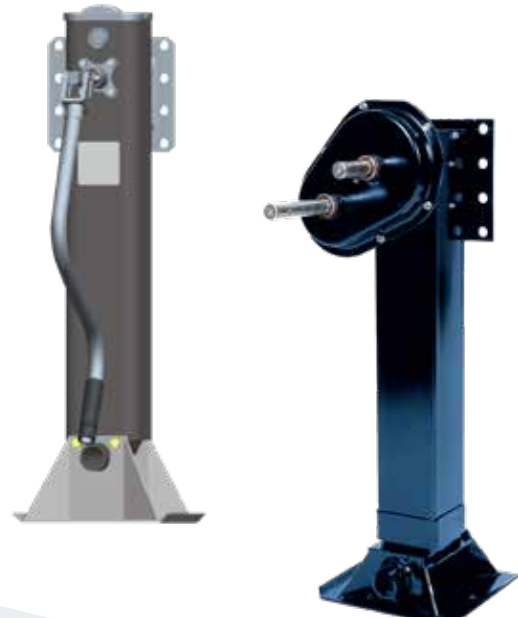

Top Landing Gear Legs

		Pro-Par Holland Classic - Universal Mount	Pro-Par Jost Offset - Outside Mount	Pro-Par Jost Offset - Inside Mount	Pro-Par Jost Symmetrical - Inside Mount	Pro-Par Jost Symmetrical - Outside Mount
High Profile Sand Shoe	SET	PROLG100T-17H	PROLG100T-17J	PROLG101T-17J	PROLG301X-T-17	PROLG300X-T-17
	NONGEAR	PROLG100T-17H-1	PROLG100T-17J-1	PROLG101T-17J-1	PROLG301X-T-17-1	PROLG300X-T-17-1
	GEAR	PROLG100T-17H-2	PROLG100T-17J-2	PROLG101T-17J-2	PROLG301X-T-17-2	PROLG300X-T-17-2
Low Profile Sand Shoe	SET	PROLG100T1-17H	PROLG100T1-17J	PROLG101T1-17J	PROLG301X-T1-17	PROLG300X-T1-17
	NONGEAR	PROLG100T1-17H-1	PROLG100T1-17J-1	PROLG101T1-17J-1	PROLG301X-T1-17-1	PROLG300X-T1-17-1
	GEAR	PROLG100T1-17H-2	PROLG100T1-17J-2	PROLG101T1-17J-2	PROLG301X-T1-17-2	PROLG300X-T1-17-2
Cushion Foot	SET	PROLG100G-17H	--	PROLG101G3-17	PROLG301X-G3-17	PROLG300X-G3-17
	NONGEAR	PROLG100G-17H-1	--	PROLG101G3-17-1	PROLG301X-G3-17-1	PROLG300X-G3-17-1
	GEAR	PROLG100G-17H-2	--	PROLG101G3-17-2	PROLG301X-G3-17-2	PROLG300X-G3-17-2

Hardware sold separately.

Hardware Kits:

Part Number	Landing Gear
PROLG-KIT1	SQUARE LEG

1-800-621-7949
AuroraParts.com