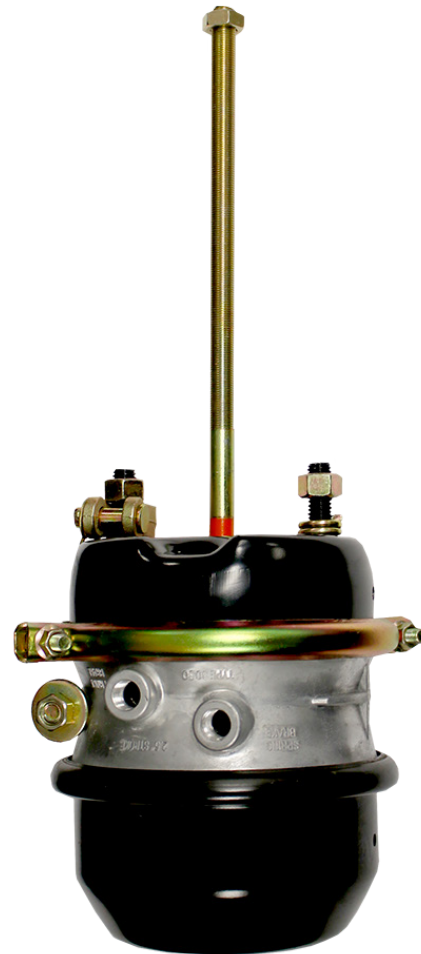

## **PRO-PAR BRAKE CHAMBERS** **ENGINEERED FOR SUPERIOR STRENGTH & DURABILITY.**

Pro-Par brake chambers are crafted with advanced technology and premium materials, undergoing rigorous testing to meet the highest industry standards. This comprehensive testing ensures that each product delivers reliable, proven performance. Available in both standard and long stroke options, Pro-Par brake chambers provide versatile solutions for various applications. Clevises are sold separately.

- 13 in. push rod
- Sealed chamber design
- Assembled in the USA
- Meets or exceeds SAE standards

**1-800-621-7949**  
**AuroraParts.com**

© 2025 Aurora Parts & Accessories LLC.  
Pro-Par is a registered trademark of Aurora Parts & Accessories, LLC.

### Pro-Par Clevis Options:

**PROBC-CLH01**  
manual clevis, 5/8-18, 1/2 pin  
ALT# KN36470

**PROBC-CLH02**  
clevis yoke, threaded straight,  
5/8-18, 1/2 pin

**PROBC-CLH03**  
clevis pin, 1/2 x 1-5/8  
w/cotter pin

**PROBC-CLB01**  
auto clevis, 5/8-18 straight  
5/8 pin, ALT# 107158

**PROBC-CLG01**  
auto clevis, 5/8-18 straight,  
threaded, 1/2 pin,  
ALT# AS3000

**PROBC-CLG08**  
clevis pin kit, 6 piece,  
1/2 & 1/4 pins & cotters