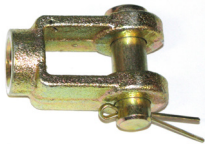

## Top Brake Chambers & Piggybacks

Part#	Description
PROBC-3030	Brake Chamber, 30/30, 2.5" stroke, 13" rod, sealed, no clevis
PROBC-3030C	Brake Chamber, 30/30, 2.5" stroke, 13" rod, sealed, w/clevis
PROBC-3030LS	Brake Chamber, 30/30, 3" stroke, 13" rod, no clevis
PROBCP-3030K	Piggyback Kit, type 3030, 2.5" stroke
PROBCP-3030KLS	Piggyback Kit, type 3030, 3" long stroke

### Pro-Par Clevis Options:

**PROBC-CLH01**  
manual clevis, 5/8-18, 1/2 pin  
ALT# KN36470

**PROBC-CLH02**  
clevis yoke, threaded straight,  
5/8-18, 1/2 pin

**PROBC-CLH03**  
clevis pin, 1/2 x 1-5/8  
w/cotter pin